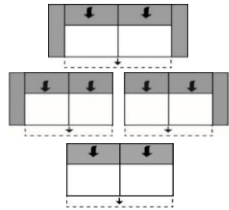

Surcharges for functions

Prices in Euro EKNN	manual seat extension (3-seater)
	7232 3071 (li.) / 3073 (re.) 3070
	integrated into a 3-seater with 2 armrests, armrest left or right OR without armrests
	Surcharge

Prices in Euro EKNN	manual seat extension (2,5-seater)
	7222 7221 (li.) / 7223 (re.) 7220
	integrated into a 2.5-seater with 2 armrests, armrest left or right OR without armrests
	Surcharge

Prices in Euro EKNN	manual seat extension (2-seater)
	7212 7211 (li.) / 7213 (re.) 2010
	integrated into a 2-seater with 2 armrests, armrest left or right OR without armrests
	Surcharge

surcharge leg oiled oak
surcharge per element
surcharge

all price groups

Prices in Euro EKNN	motorised seat extension (3-seater)
	7992 7431 (li.) / 7433 (re.) 7430
	integrated into a 3-seater with 2 armrests, armrest left or right OR without armrests
	Surcharge

Prices in Euro EKNN	motorised seat extension (2,5-seater)
	7982 7441 (li.) / 7443 (re.) 7440
	integrated into a 2.5-seater with 2 armrests, armrest left or right OR without armrests
	Surcharge

Prices in Euro EKNN	motorised seat extension (2-seater)
	7662 7421 (li.) / 7423 (re.) 7420
	integrated into a 2-seater with 2 armrests, armrest left or right OR without armrests
	Surcharge

all price groups