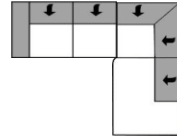

Modeltypes - possible combinations (excerpt)

265 x 226 cm

226 x 265 cm

Prices in Euro EKNN	3ALR + 2,5ALR
	8121
	3-seater with 2 armrests + 2,5-seater with 2 armrests
	at a surcharge also available with seat extension

2AL-UBER
8100
2-seater armrest left - corner element right
at a surcharge also available with seat extension

UBEL-2AR
8101
Corner element left - 2-seater armrest right
at a surcharge also available with seat extension

Price group 6
Price group 8
Price group 10
Price group D
Price group H
Price group J
Price group M
Price group X