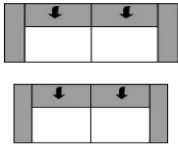

Modeltypes - possible combinations (excerpt)

265 x 226 cm

226 x 265 cm

Prices in Euro EKNN	3ALR + 2,5ALR
	8121
	3-seater with 2 armrests + 2,5-seater with 2 armrests
	at a surcharge also available with seat extension

2AL-UBER
8100
2-seater armrest left - corner element right
at a surcharge also available with seat extension

UBEL-2AR
8101
Corner element left - 2-seater armrest right
at a surcharge also available with seat extension

Price group 6
Price group 8
Price group 10
Price group D
Price group H
Price group J
Price group M
Price group X